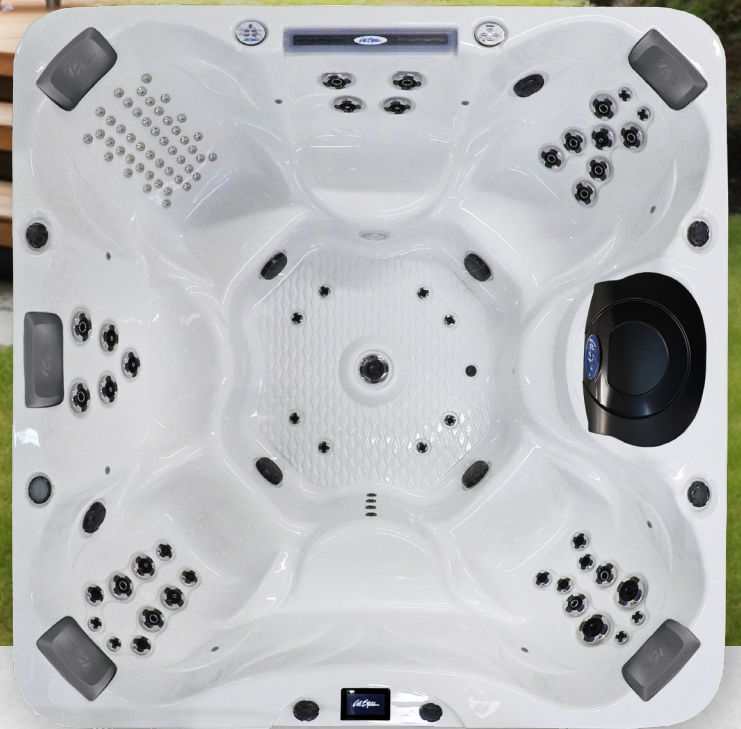

## CARMEL™

**PL-893B**

### 6-Person Capacity Bench with 93 Jets

This 6 Person Bench spa with 93 Jets, provides the use of a touch control panel, making it simple to customize your spa experience. You will be able to adjust the jets, turn on the waterfall feature, and enhance the aesthetics with our LED lighting package providing a superior experience.

## STANDARD FEATURES

- Dimensions: 93" W x 93" L x 40 1/2" H
- Water Capacity - 450 Gal.
- 3 x 6.0 BHP Eliminator High Performance™ Pump
- Exclusive Adjustable Therapy System™ (ATS PLUS) 1 x 2.0 BHP Pump
- 240v Operating Voltage
- 93 Exclusive Velocity™ Jets
- 20" LED Waterfall Water Feature
- C-Pillows
- Gate Valves
- Air Venturi Valves
- Twin Pure Silk™ Dual Ozonators with Mazzei
- Injectors and Mixing Chambers
- 24/7 Filtration Pump System: Fully Programmable Dedicated Pump
- Dyna Flow Filter System: 150 Sq. Ft. Bio-Clean™ Filter (2 x 75 sq. ft.)
- Perimeter LED Lighting Package
- Whisper Power Unit™ Equipment with Cal Spas Touch Display™
- Cal Connect RF Module
- Thermo-Shield™ Side Panel and Thermo-Layer Floor with ABS Pan
- WhisperHot™ 5.5 kW Titanium Heating System
- Pressure Treated Cabinet Frame
- Elite Horizontal Cabinet with (4) Elite II LED Corners available in Mocha, Grey, and Lime Oak
- Cabinet Accessible Drain Valve
- 5" x 3" Cal Armor Cover Colors: Grey, Dark Brown, Black

Comes standard with:  
**ELITE Horizontal Cabinets**  
Available in: Grey, Mocha or Lime Oak